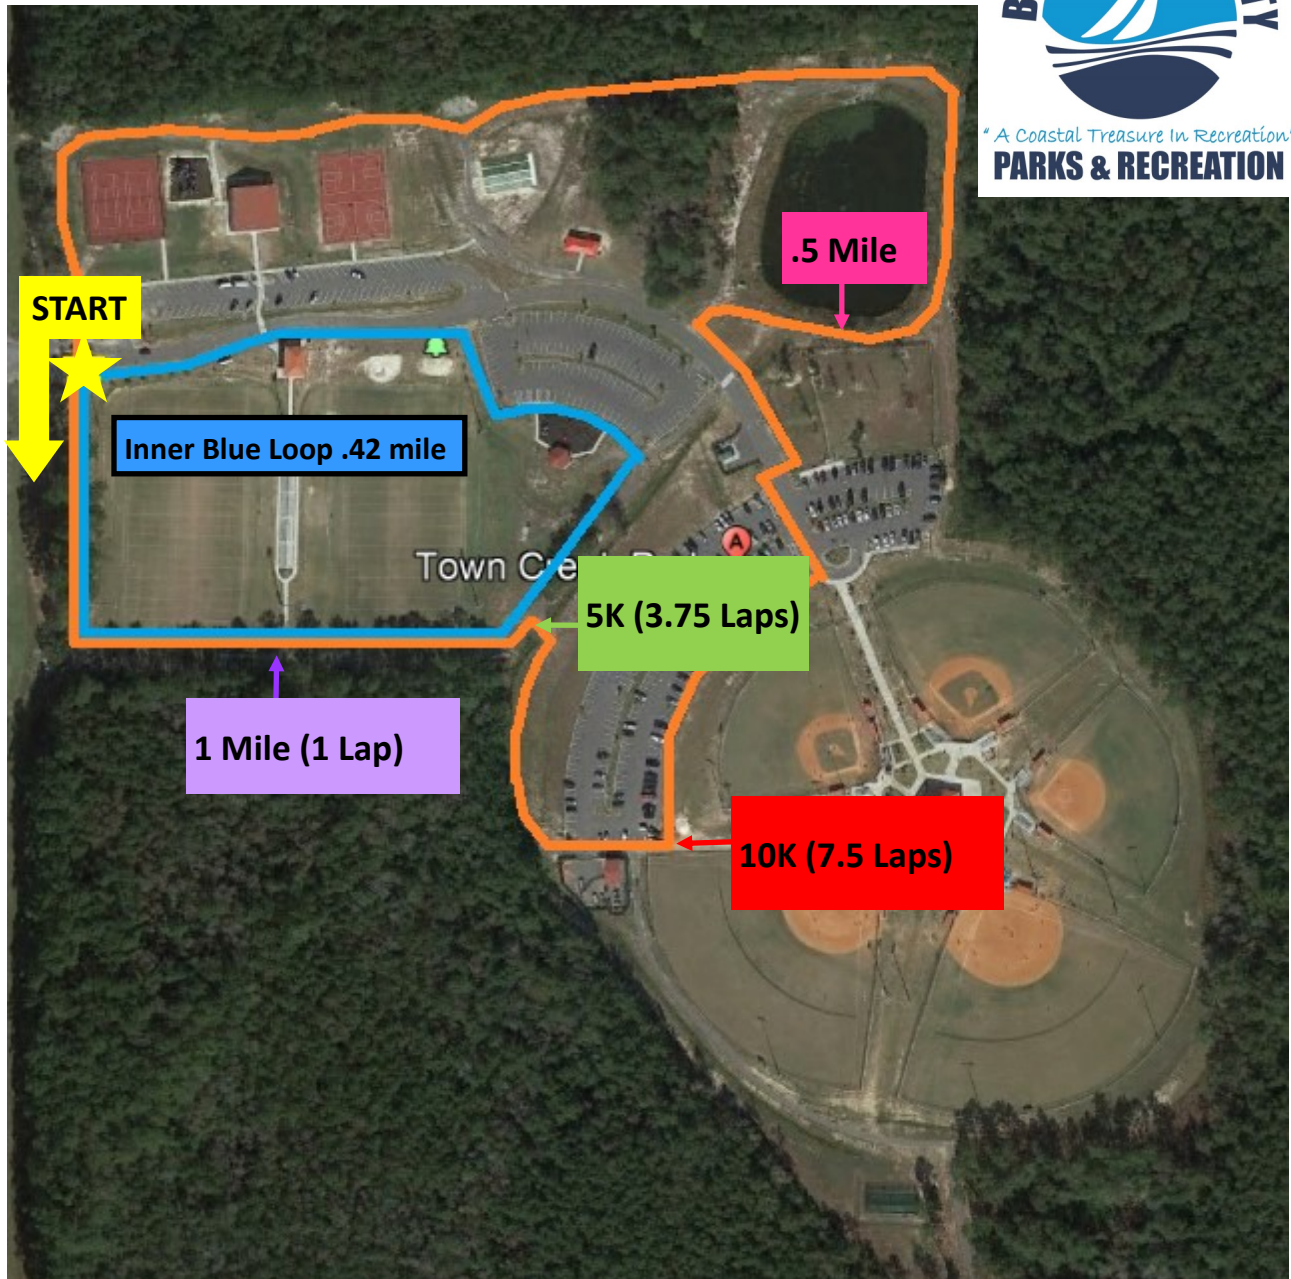

Town Creek Park Trail Map

Visit our website at bcparks.recdesk.com

PARKS & RECREATION

-  **Start Point**
-  **Outer Loop. Includes start and end for .5 mile, 1 mile, 5K (3.1 miles), and 10K (6.2 miles)**
-  **Indicates you have walked .5 miles**
-  **Indicates after one lap past start you have completed 1 mile**
-  **Indicates after 3 laps past start you have completed 5K (3.1 miles)**
-  **Indicates after 7 laps past start you have completed 10K (6.2 miles)**

Inner Blue Loop .42 mile

Questions?
Please call
910-253-2670